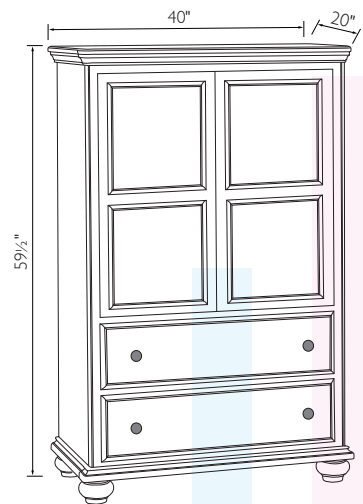

Nightstand JR-ANNI

2 pullout drawers

2 adjustable shelves
1 pullout drawer

Bookcase JR-ANBO

ALSO AVAILABLE

2 adjustable shelves
2 doors · 2 pullout drawers
Armoire JR-ANAR