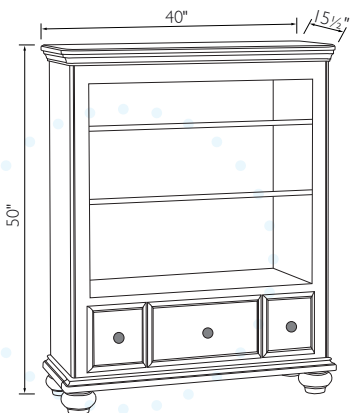

6 pullout drawers

Dresser JR-ANDR

Cupboard JR-ANCU

3 pullout drawers
1 door · 2 adjustable shelves

Antoinette

Chest,
Nightstand,
Bookcase,
& Armoire

6 pullout drawers

Chest JR-ANCH

Nightstand JR-ANNI

2 pullout drawers

2 adjustable shelves
1 pullout drawer

Bookcase JR-ANBO

ALSO AVAILABLE

2 adjustable shelves
2 doors · 2 pullout drawers
Armoire JR-ANAR