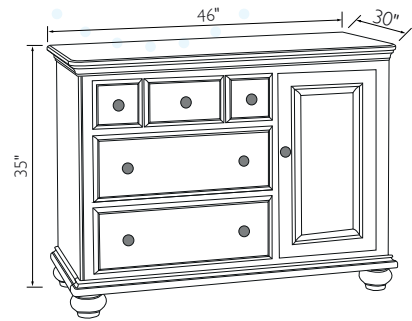

shown in maple wood with coffee stain

Slat Bed JR-ANSB
Shown with Queen bed
Available in King, Queen, Full & Twin sizes

Antoinette

Crib & Bed

- crib mattress
- day bed conversion board
- full-size bed rails and slats
- safety rail

Accessories

Crib JR-ANC

Day Bed

Full-size Bed

Accessories

- changing table converter
- changing pad
- contour changing pad

Antoinette

Dresser & Cupboard

6 pullout drawers

Dresser JR-ANDR

Cupboard JR-ANCU

3 pullout drawers
1 door · 2 adjustable shelves

Antoinette

Chest,
Nightstand,
Bookcase,
& Armoire

6 pullout drawers

Chest JR-ANCH