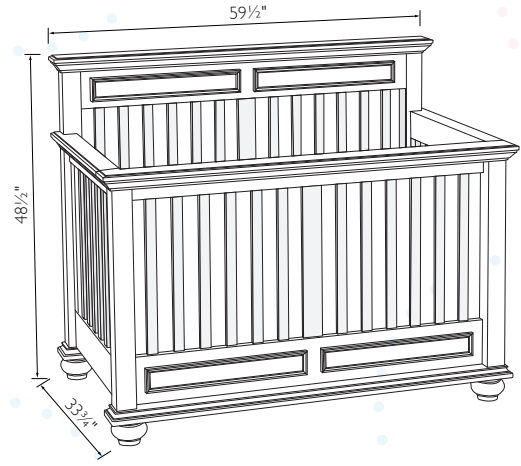

Antoinette

Crib & Bed

- crib mattress
- day bed conversion board
- full-size bed rails and slats
- safety rail

Accessories

Day Bed