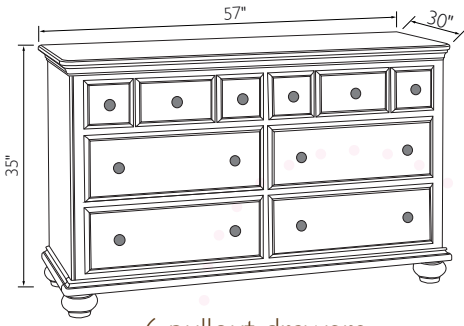

shown in maple wood with coffee stain

Slat Bed JR-ANSB
Shown with Queen bed
Available in King, Queen, Full & Twin sizes

Antoinette

Crib & Bed

- crib mattress
- day bed conversion board
- full-size bed rails and slats
- safety rail

Accessories

Crib JR-ANC

Day Bed

Full-size Bed

Accessories

- changing table converter
- changing pad
- contour changing pad

Antoinette

Dresser & Cupboard

6 pullout drawers

Dresser JR-ANDR

Cupboard JR-ANCU

3 pullout drawers
1 door · 2 adjustable shelves

Antoinette

Chest,
Nightstand,
Bookcase,
& Armoire

6 pullout drawers

Chest JR-ANCH